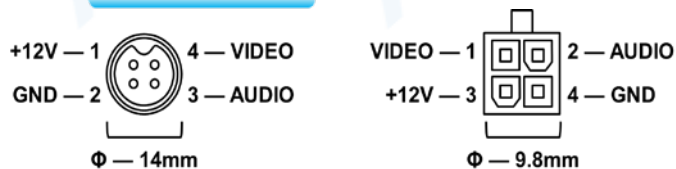

Specifications:

Model	AC-7AP-RHH	AC-1HP-RHH
CCD or CMOS	1/3" Sony HAD II CCD	1/3" CMOS 720P
Resolution	480 TVL	1.30 Mega Pixel
Effective Pixels	PAL: 752Hx582V NTSC: 768x494V	PAL: 1280Hx960V NTSC: 1280Hx720V
TV System	PAL / NTSC (Optional Before Factory)	
Auto Control	Auto Gain Control, Back Light Compensation White Balance, Electronic Shutter	
Image Mirror	Optional Before Factory	
Lens	f=2.1mm View Angle 170degree	
Light Sensitivity	0 Lux @ F1.2 (IR ON)	
Infrared Spectrum	Infrared-Sensitive	
Infrared LED Range	Null	
Auto IR control	Null	
Signal to Noise Ratio	SNR>50 dB, (AGC Close)	
Video Output	1V p-p, 75Ω,	
Audio Output	Null	
Power Consumption	12V DC ± 5%, 65mA, 0.8W	
A / V, Power Interface	Aviation, 4PIN Interface Optional	
Adjustment	Horizontal 0, Vertical 0	
Dimensions	Camera(ΦxL)18x21(mm), Product(LxWxH) 28x38x25(mm)	
Packing Size	(L x W x H) 70 x 70 x 70 (mm)	
Product Weight	Net:38 g, All: 65 g	
Waterproof	IP67 For Housing	
Operating Condition	Temp.: -25°C to +55°C, Humidity<95%	
Housing Color	Black, Optional Color By Order Quantity	

➤ Specifications are subject to change without prior notice

Packing List:

Camera	1
Instruction manual	1
Self-Drilling Screw	2
Mounting Plug	2

Connection: